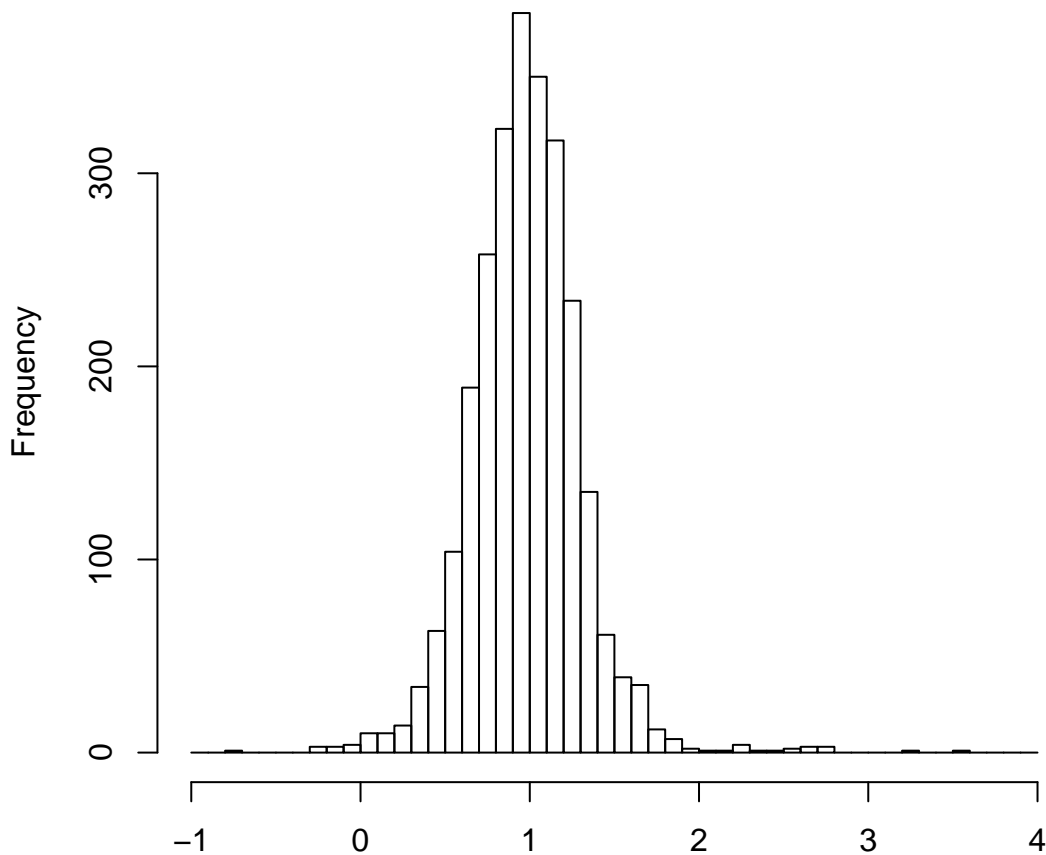

Histogram of bits.saved

mean=0.59 std.dev=0.24 std.err.mean=0.005

Histogram of objective

mean=0.98 std.dev=0.33 std.err.mean=0.006