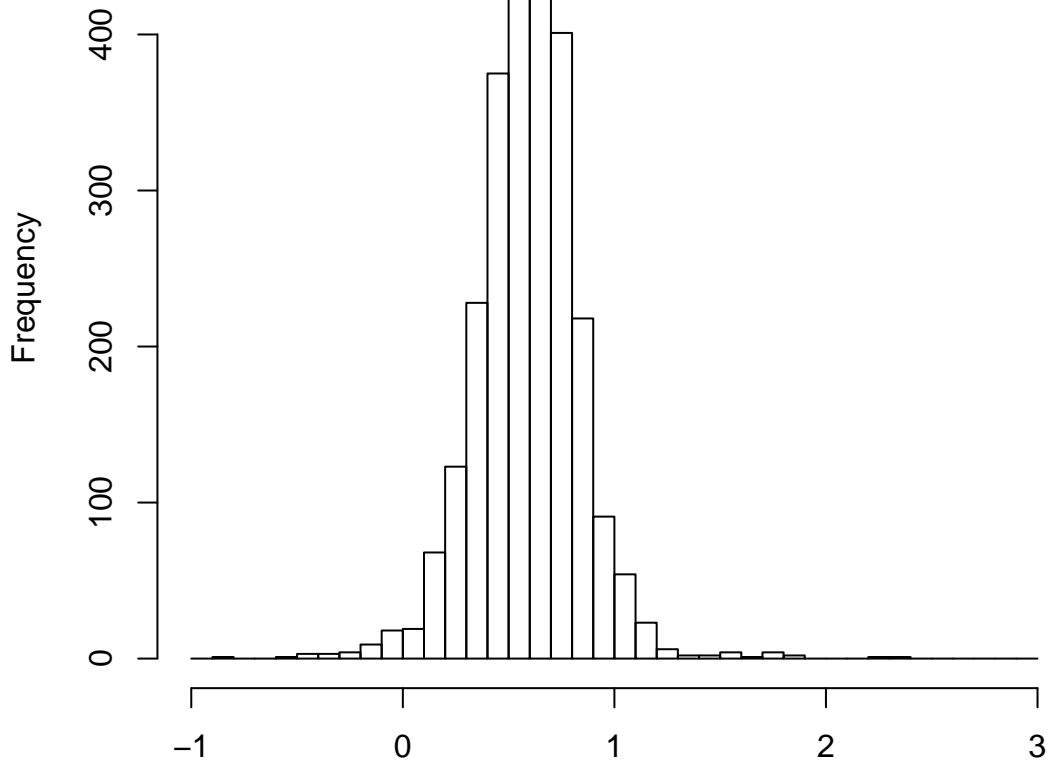

Histogram of bits.saved

mean=0.59 std.dev=0.24 std.err.mean=0.005

Histogram of objective

mean=0.98 std.dev=0.33 std.err.mean=0.006