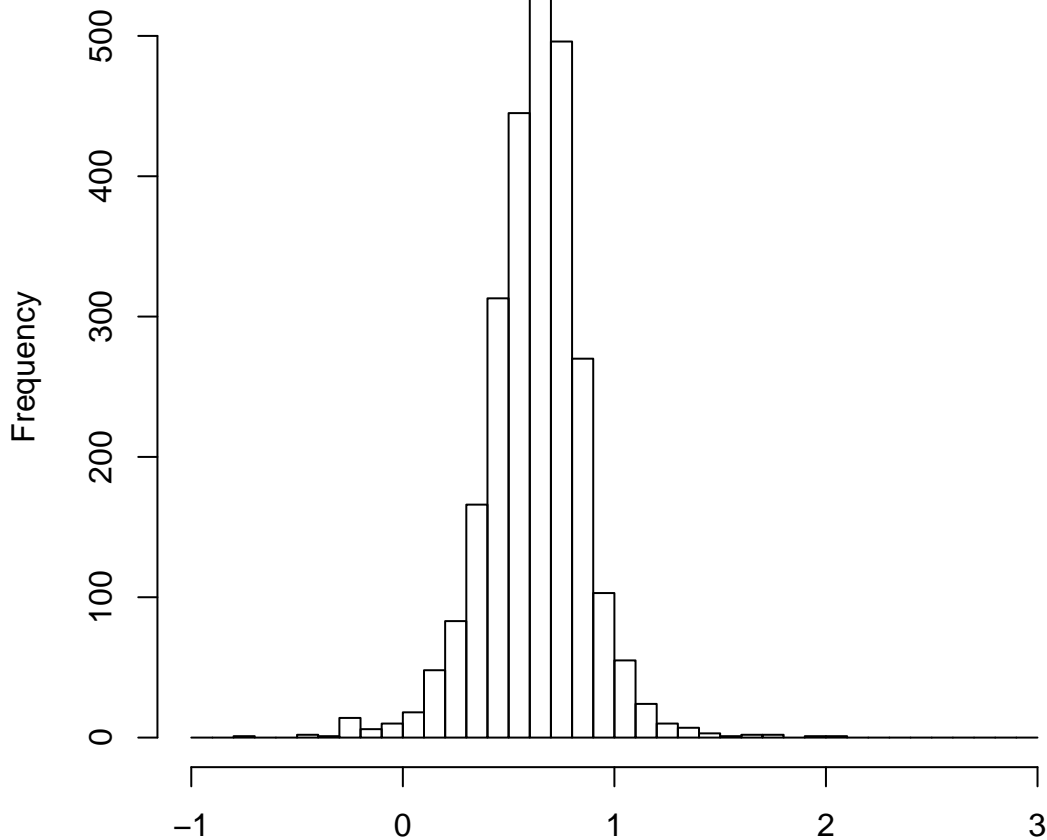

# Histogram of bits.saved

mean=0.62 std.dev=0.23 std.err.mean=0.005

# Histogram of objective