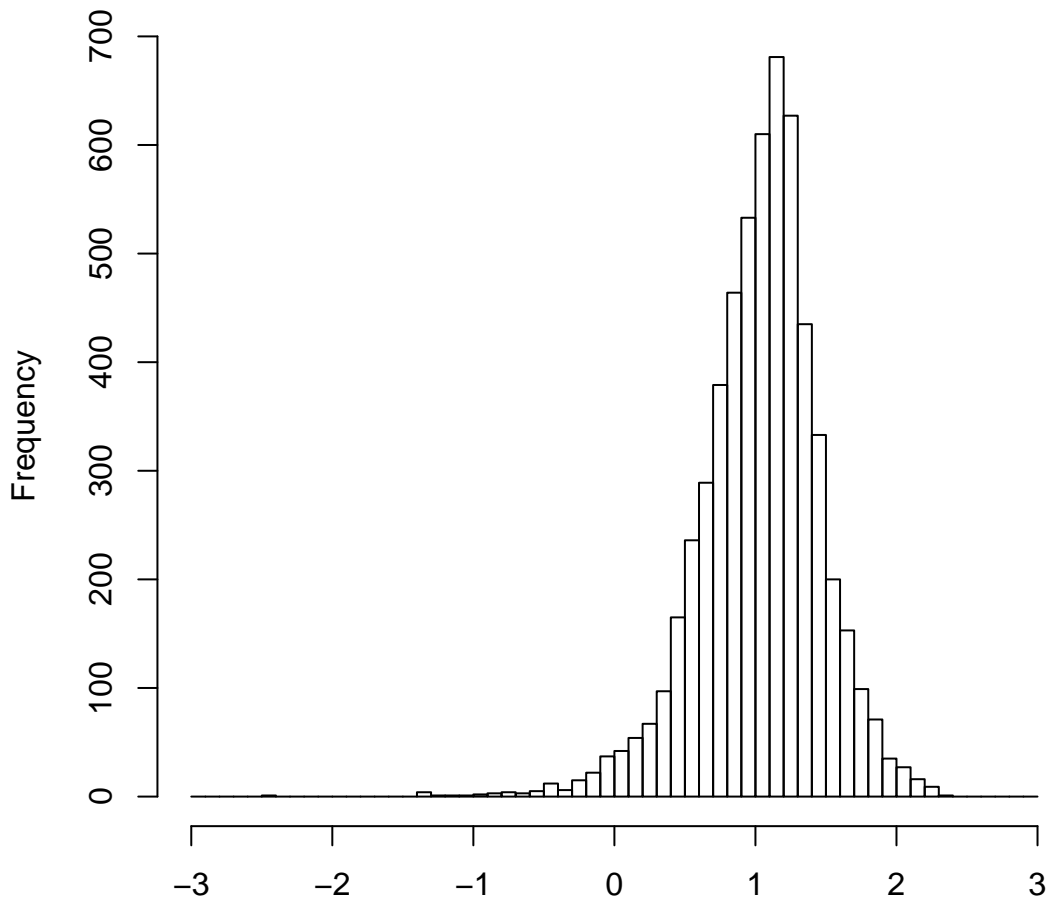

Histogram of bits.saved

mean=1.03 std.dev=0.43 std.err.mean=0.006

Histogram of objective