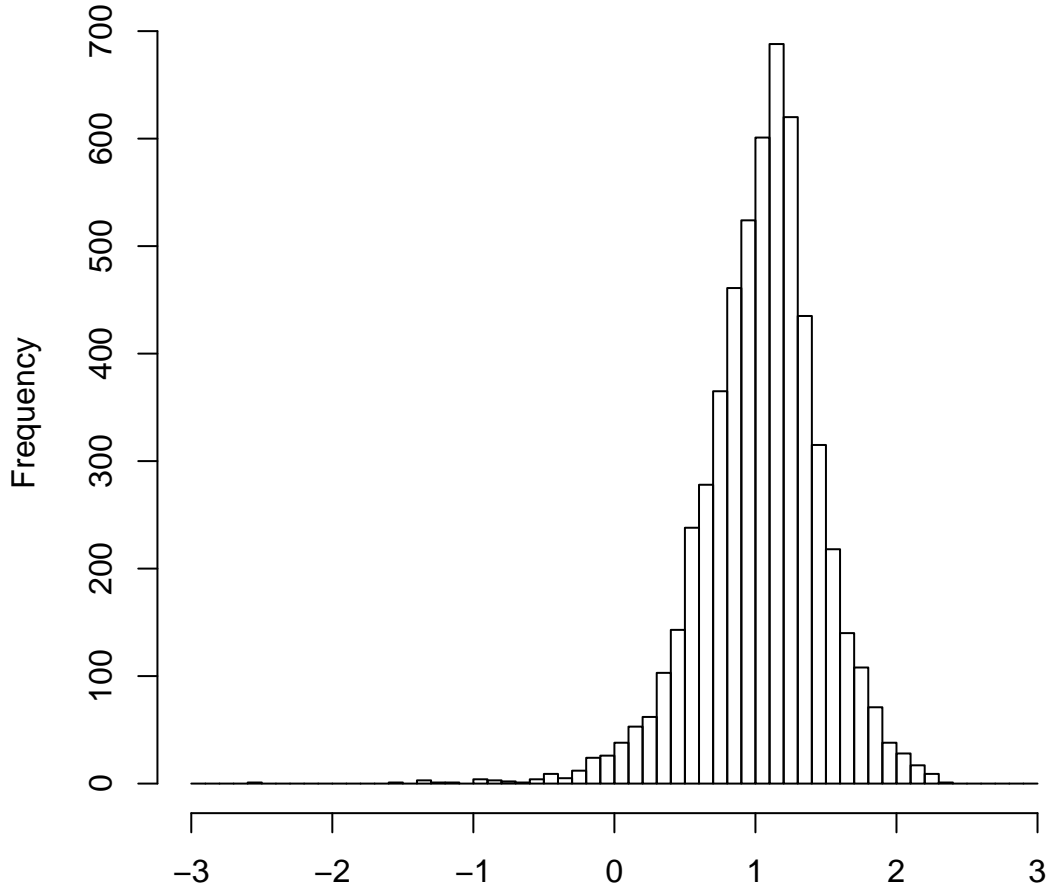

Histogram of bits.saved

mean=1.04 std.dev=0.42 std.err.mean=0.006

Histogram of objective

mean=2.01 std.dev=0.59 std.err.mean=0.008