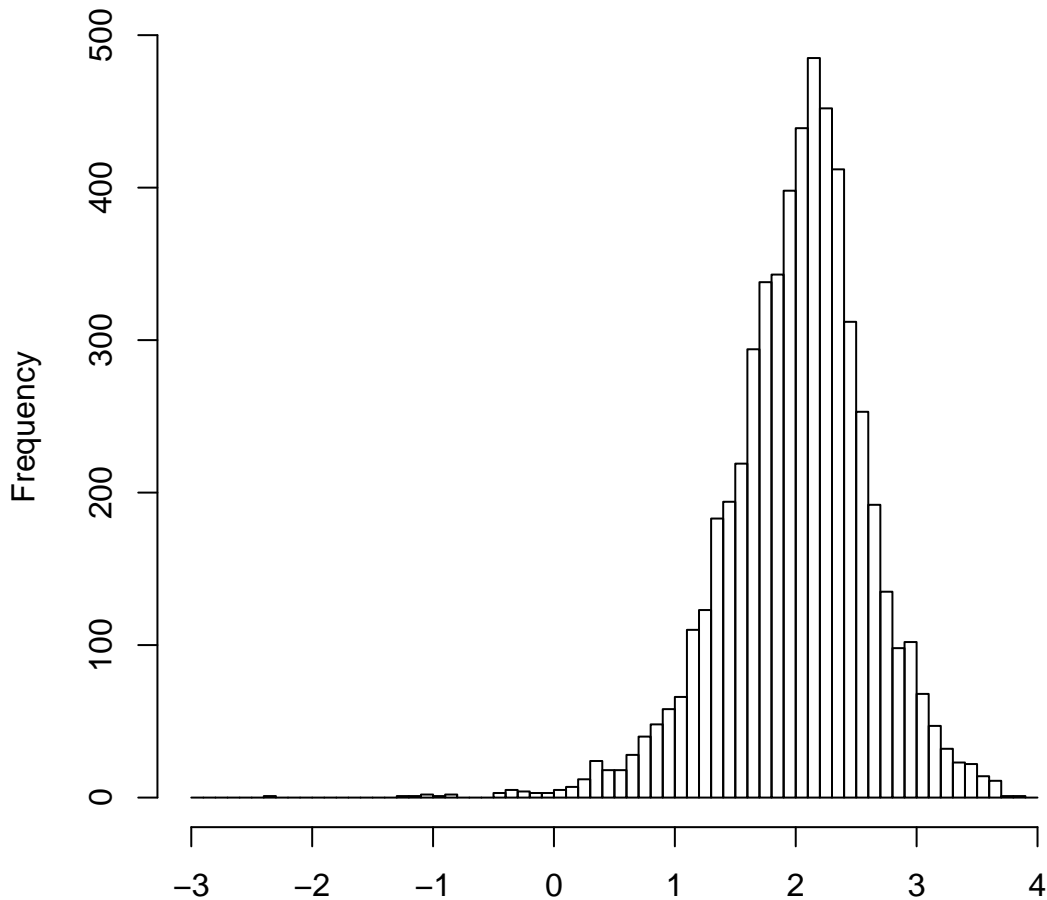

Histogram of bits.saved

mean=1.04 std.dev=0.42 std.err.mean=0.006

Histogram of objective

mean=2.01 std.dev=0.59 std.err.mean=0.008