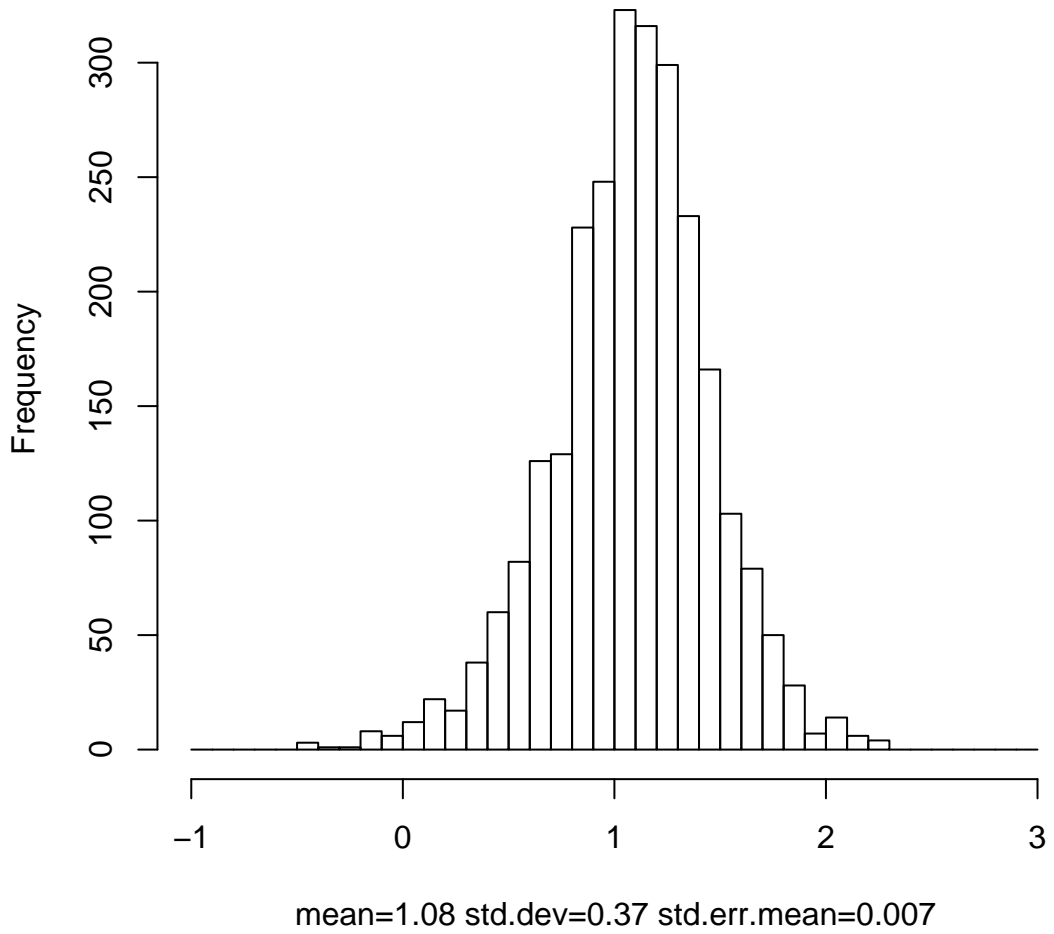

Histogram of bits.saved

Histogram of objective

mean=2.08 std.dev=0.52 std.err.mean=0.010