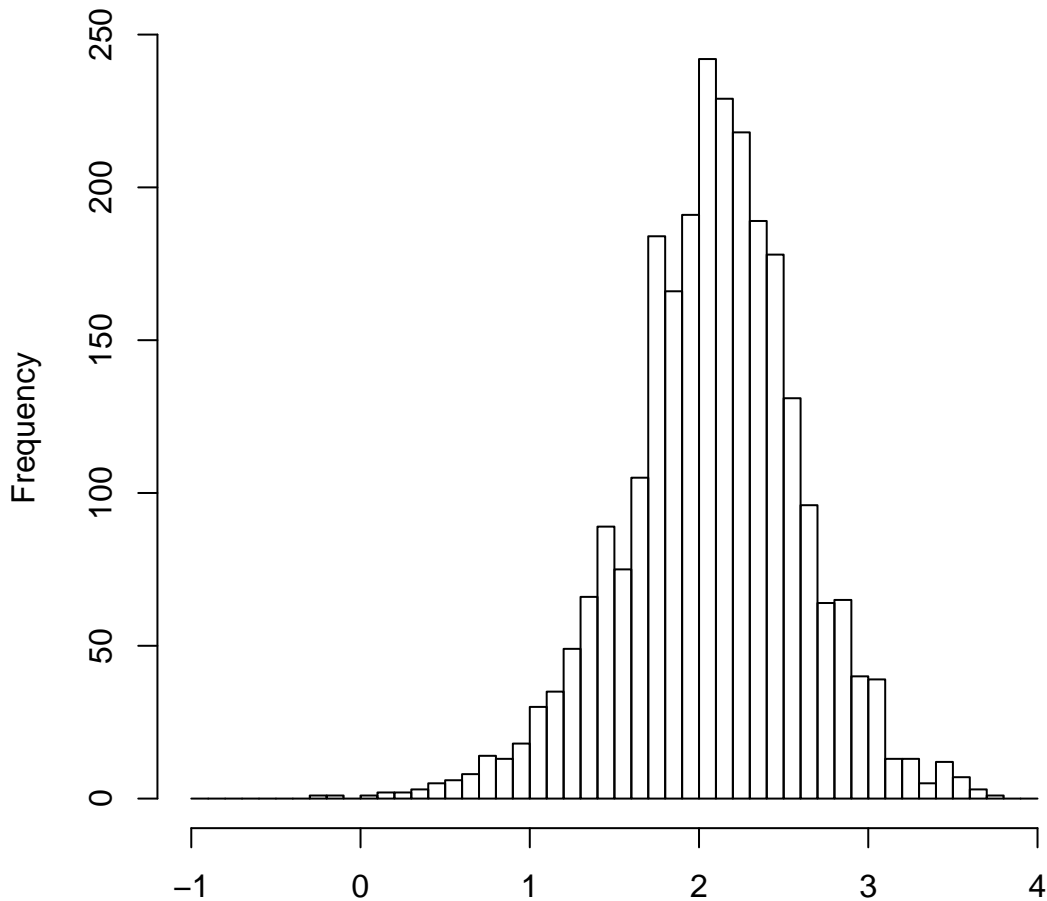

Histogram of bits.saved

Histogram of objective

mean=2.08 std.dev=0.52 std.err.mean=0.010