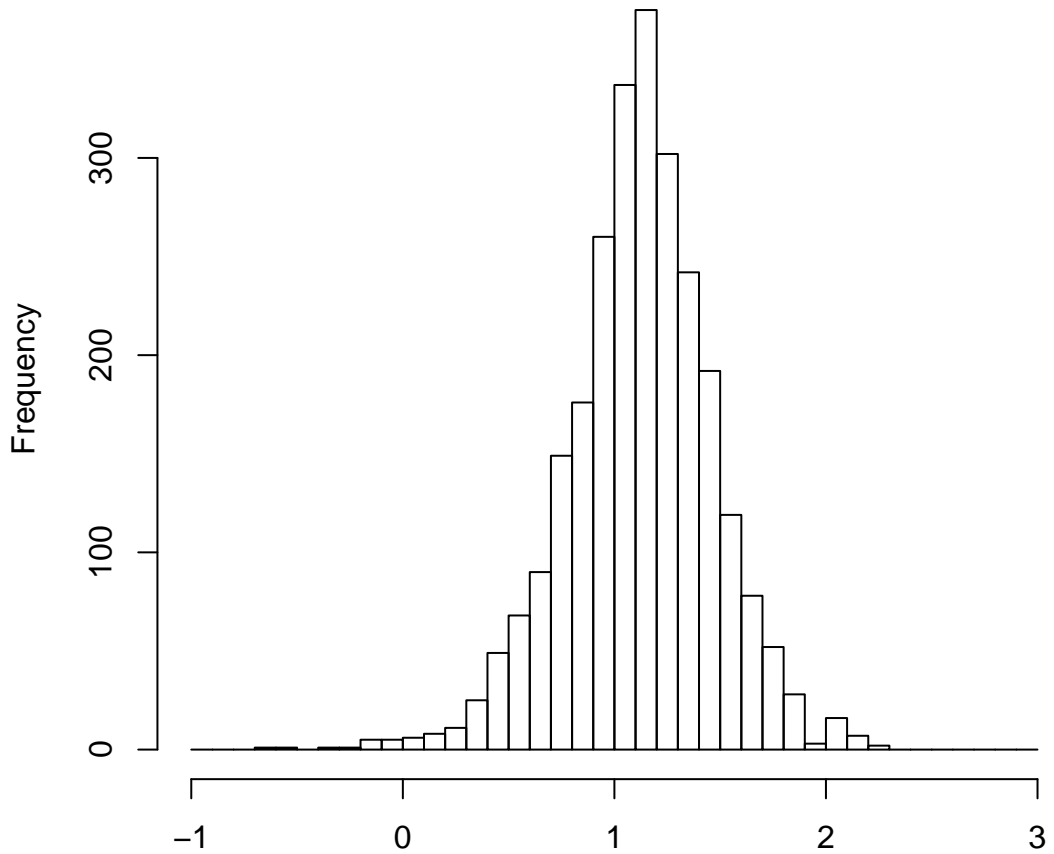

# Histogram of bits.saved

mean=1.12 std.dev=0.34 std.err.mean=0.007

# Histogram of objective

mean=2.12 std.dev=0.48 std.err.mean=0.009