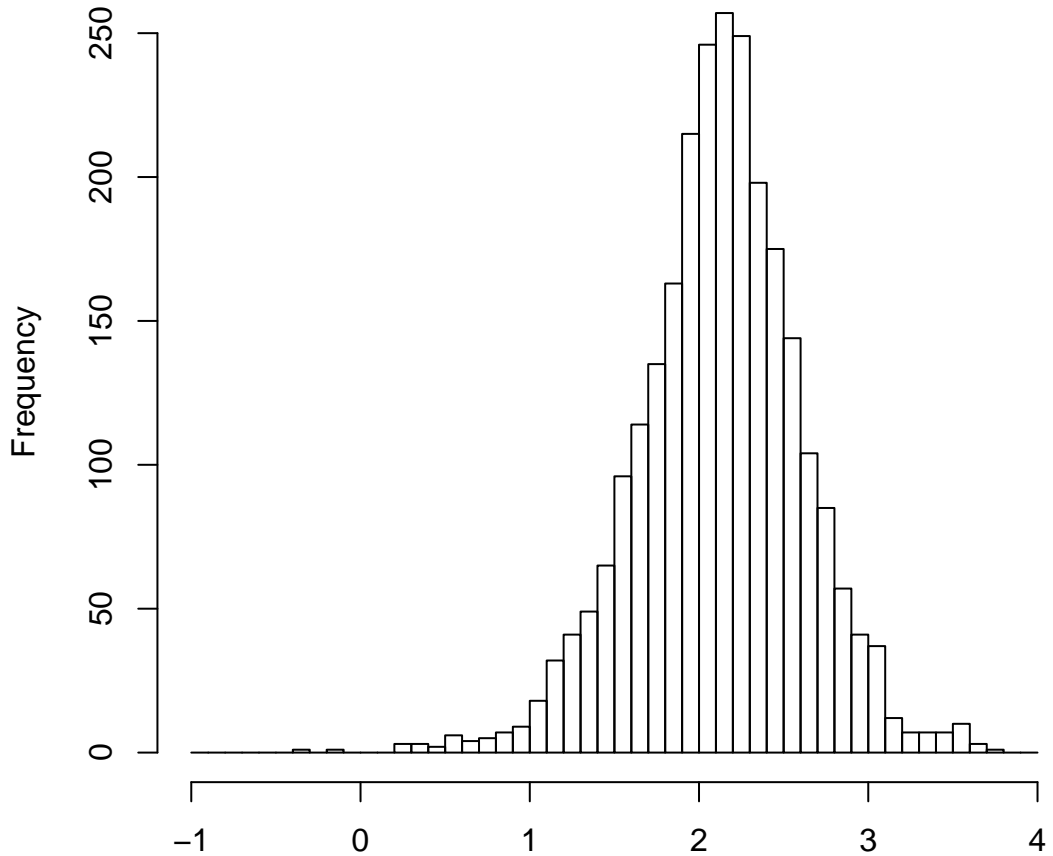

# Histogram of bits.saved

mean=1.12 std.dev=0.34 std.err.mean=0.007

# Histogram of objective

mean=2.12 std.dev=0.48 std.err.mean=0.009