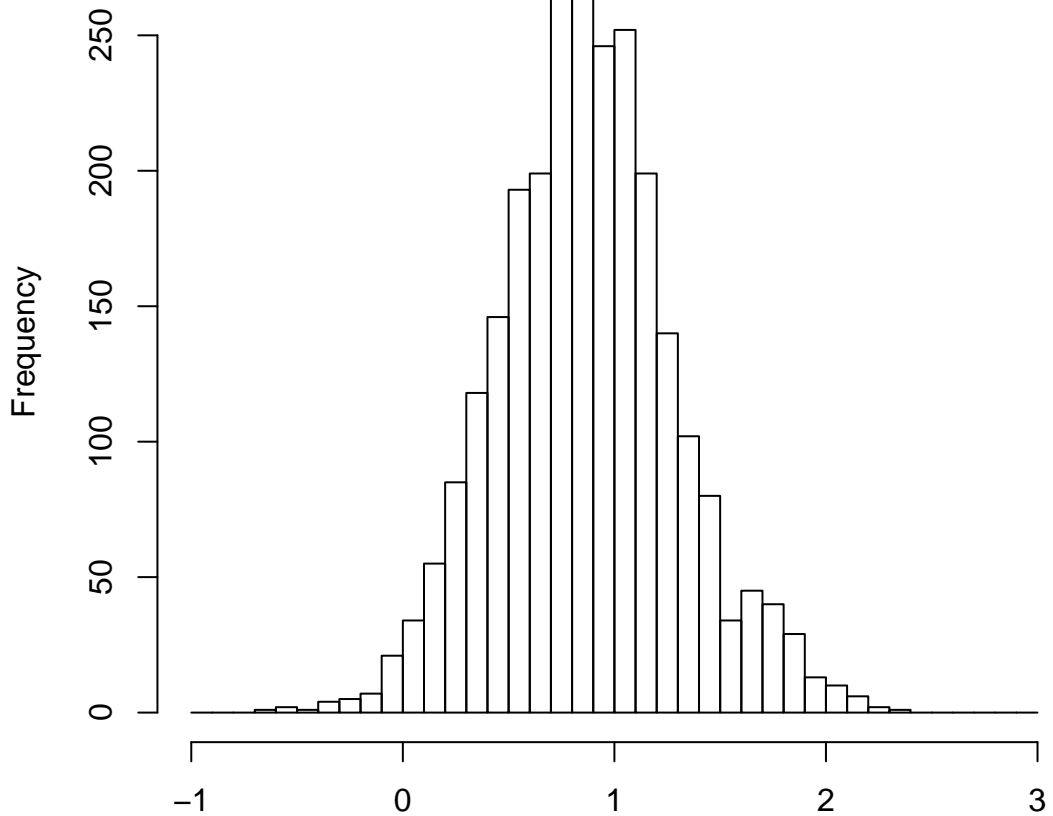

Histogram of bits.saved

mean=0.87 std.dev=0.42 std.err.mean=0.008

Histogram of objective

mean=1.75 std.dev=0.58 std.err.mean=0.011