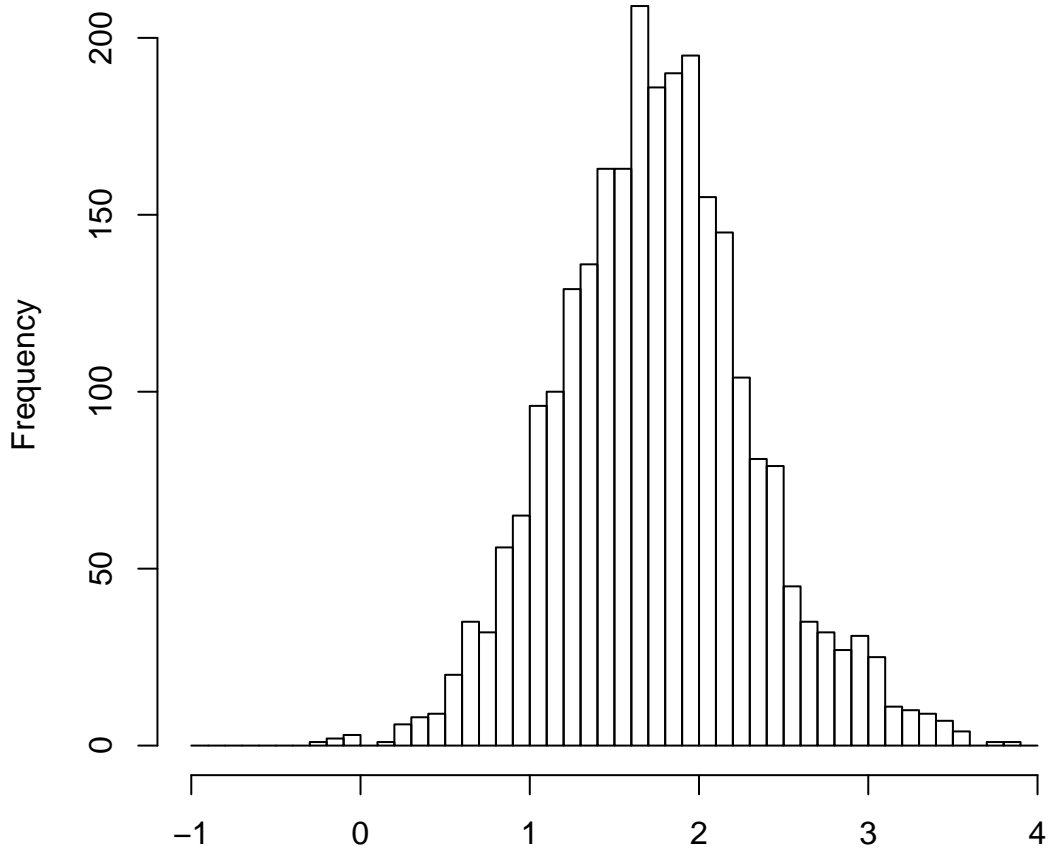

Histogram of bits.saved

mean=0.87 std.dev=0.42 std.err.mean=0.008

Histogram of objective

mean=1.75 std.dev=0.58 std.err.mean=0.011