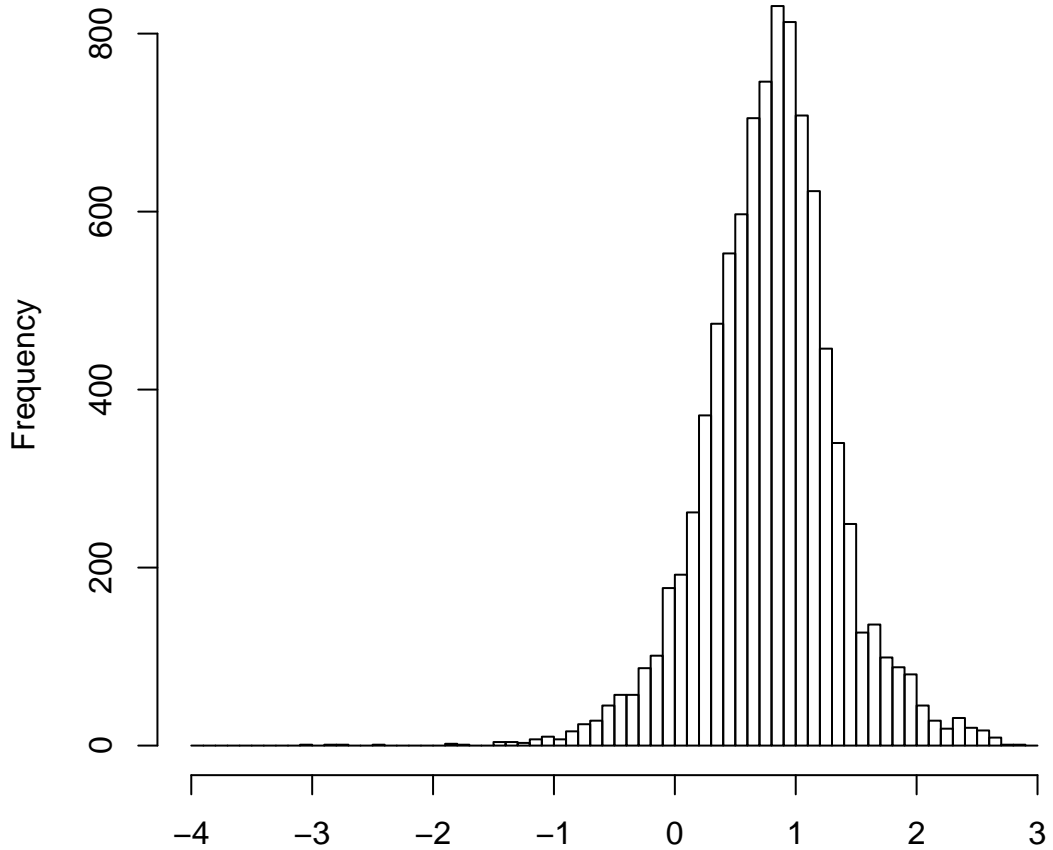

Histogram of bits.saved

mean=0.79 std.dev=0.55 std.err.mean=0.006

Histogram of objective

mean=1.73 std.dev=0.82 std.err.mean=0.008