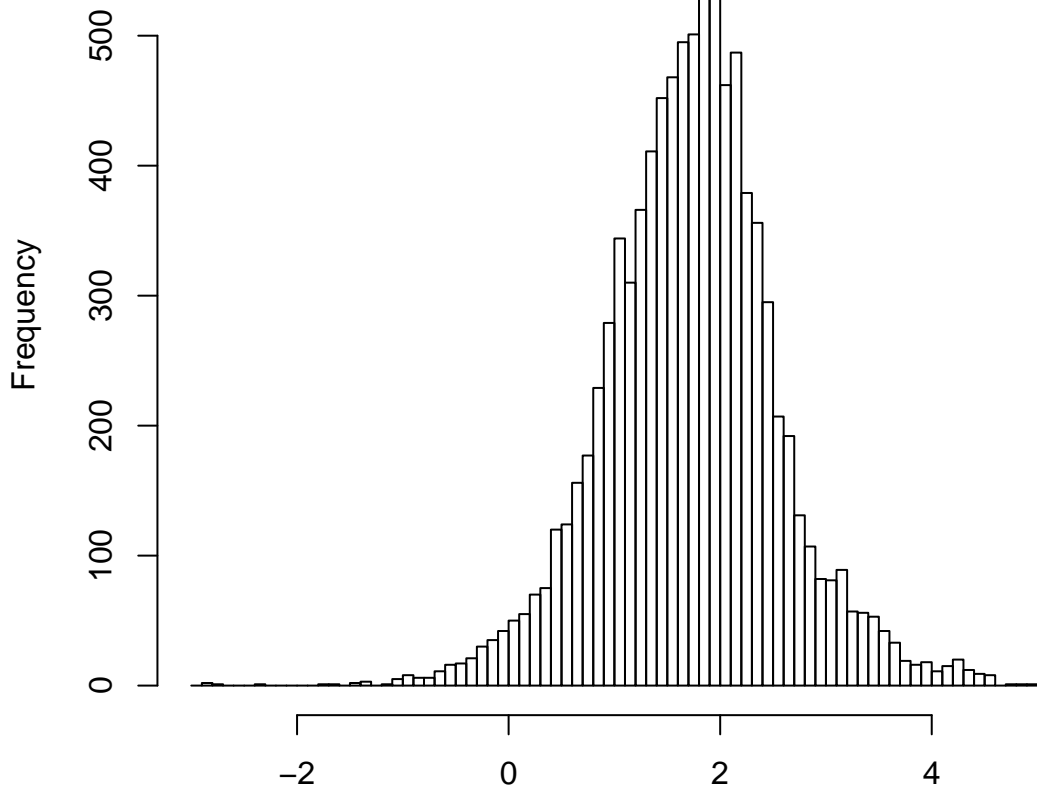

Histogram of bits.saved

mean=0.79 std.dev=0.55 std.err.mean=0.006

Histogram of objective

mean=1.73 std.dev=0.82 std.err.mean=0.008