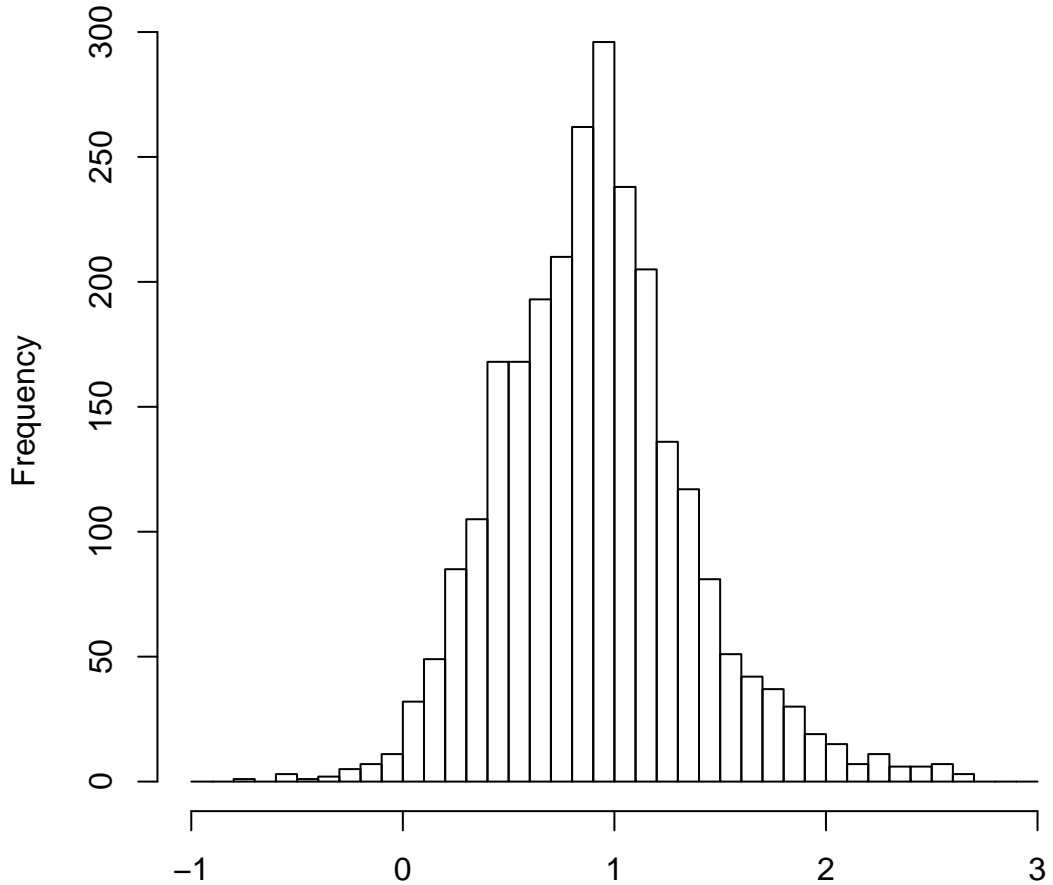

Histogram of bits.saved

mean=0.91 std.dev=0.45 std.err.mean=0.009

Histogram of objective

mean=1.62 std.dev=0.63 std.err.mean=0.012