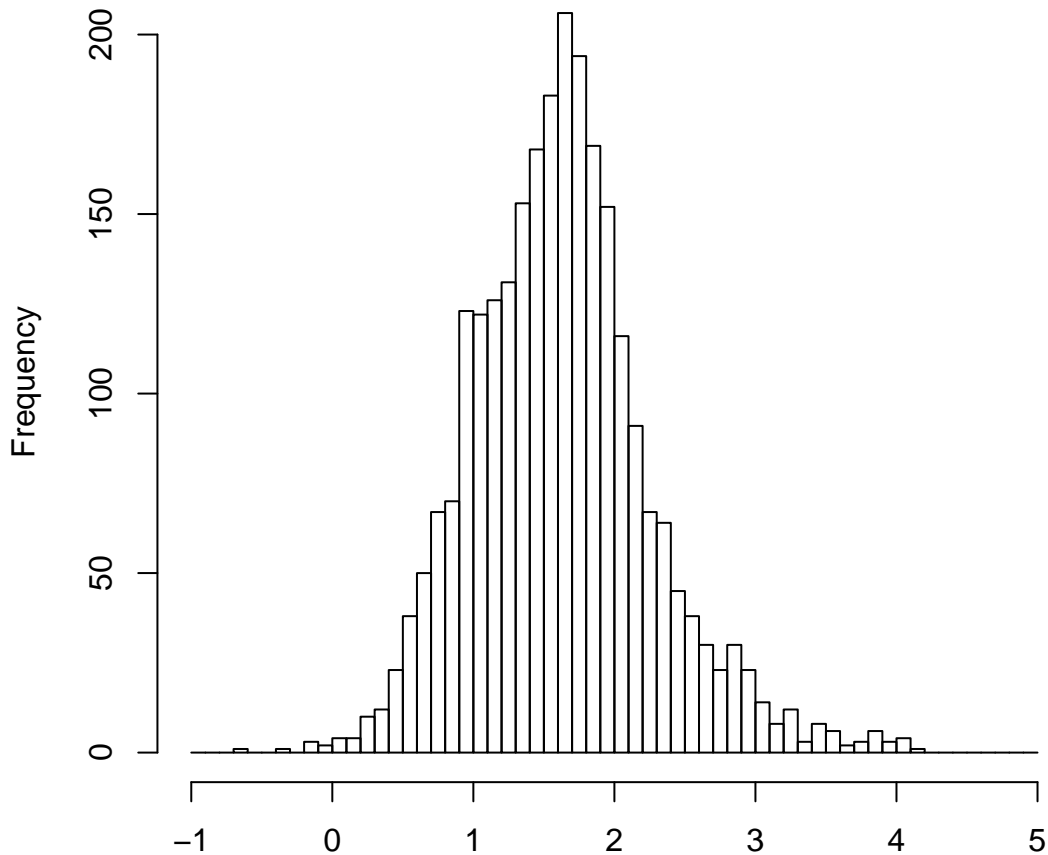

Histogram of bits.saved

mean=0.91 std.dev=0.45 std.err.mean=0.009

Histogram of objective

mean=1.62 std.dev=0.63 std.err.mean=0.012