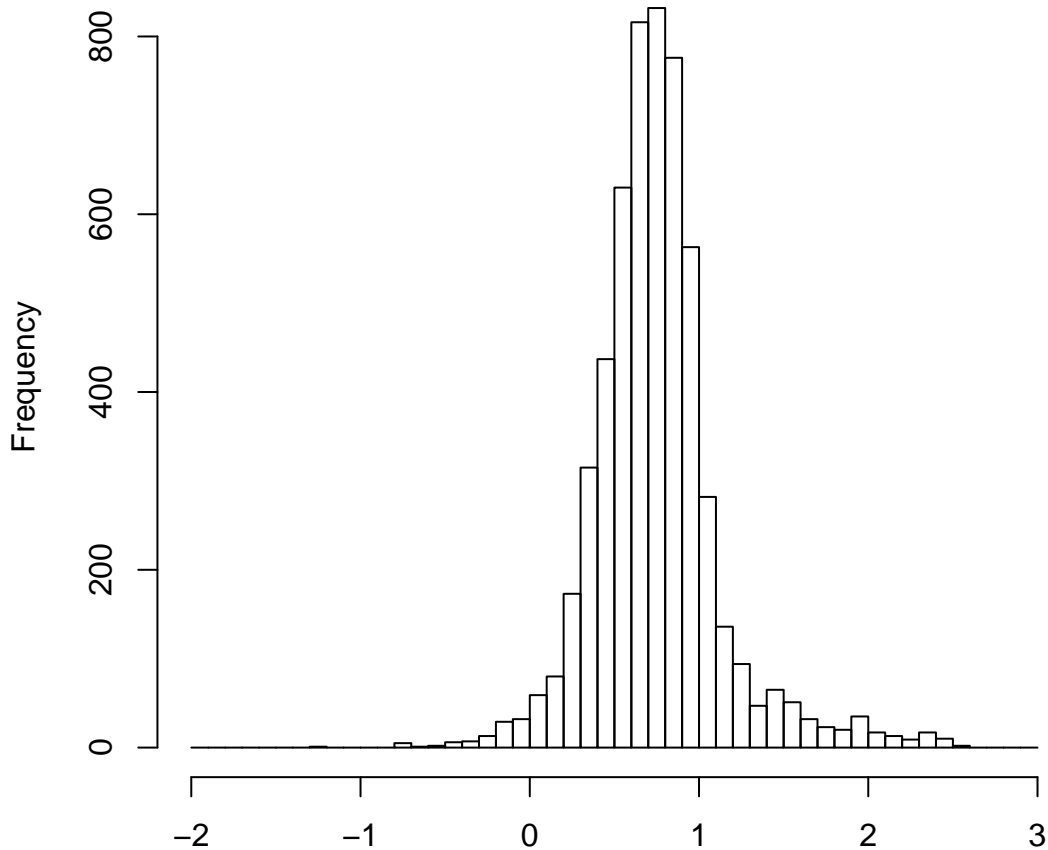

# Histogram of bits.saved

mean=0.75 std.dev=0.37 std.err.mean=0.005

# Histogram of objective

mean=1.34 std.dev=0.55 std.err.mean=0.007