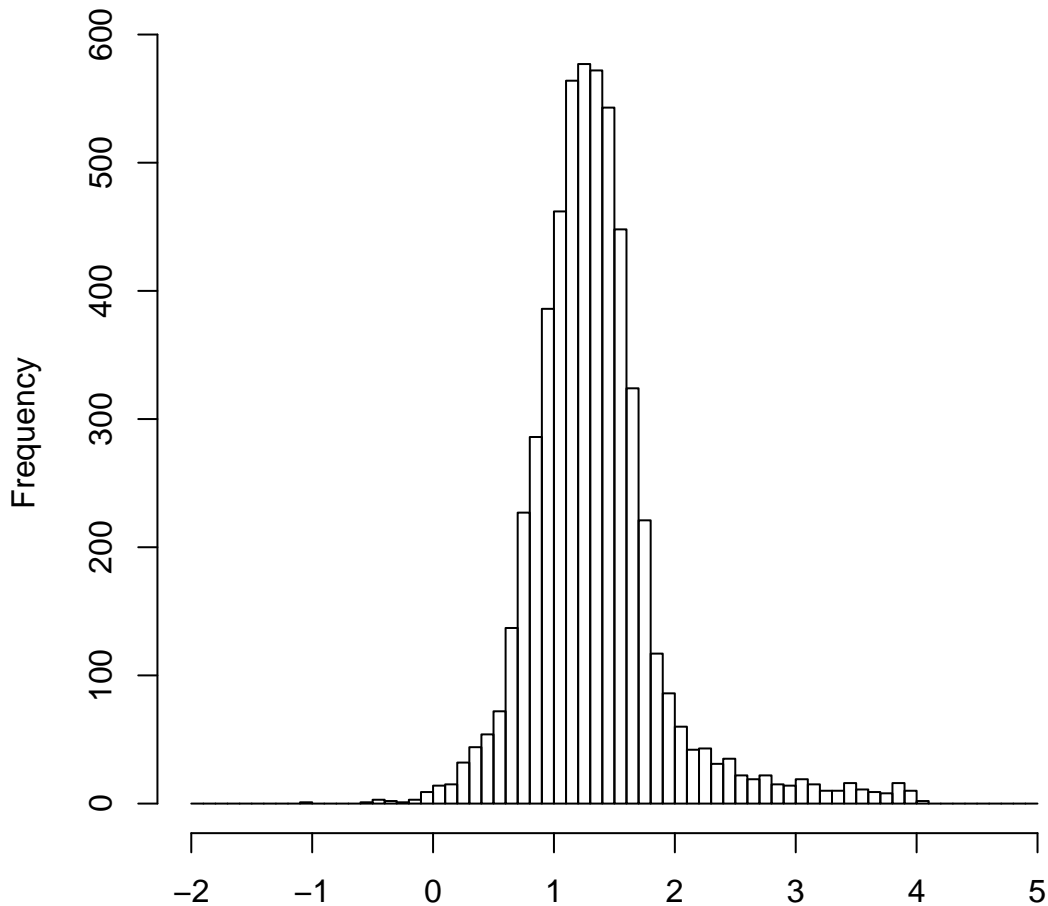

# Histogram of bits.saved

mean=0.75 std.dev=0.37 std.err.mean=0.005

# Histogram of objective

mean=1.34 std.dev=0.55 std.err.mean=0.007