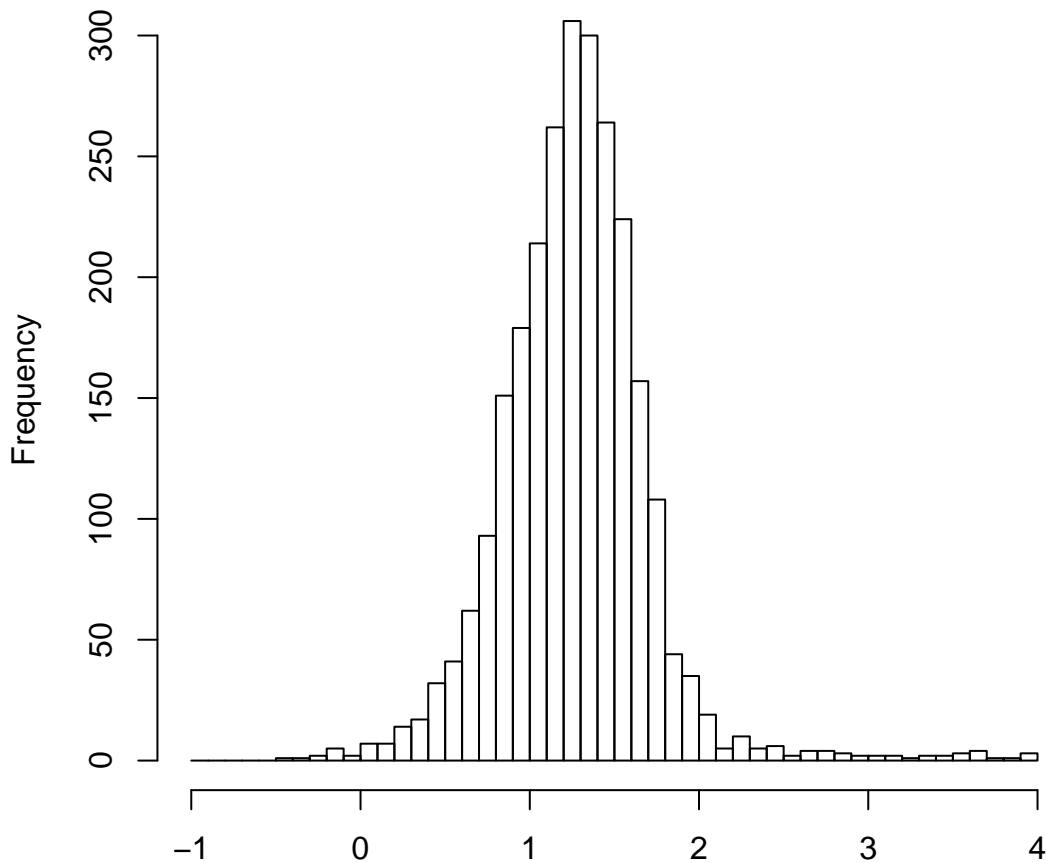

# Histogram of bits.saved

mean=0.70 std.dev=0.31 std.err.mean=0.006

# Histogram of objective

mean=1.27 std.dev=0.44 std.err.mean=0.009