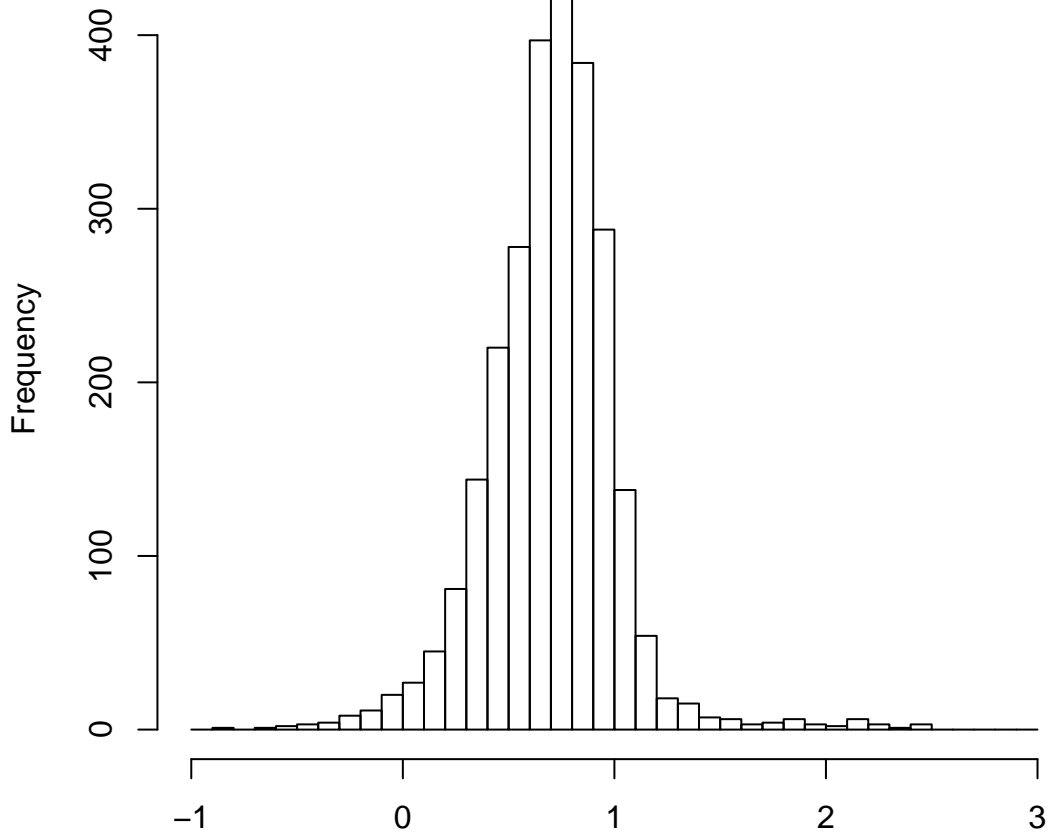

# Histogram of bits.saved

mean=0.70 std.dev=0.31 std.err.mean=0.006

# Histogram of objective

mean=1.27 std.dev=0.44 std.err.mean=0.009