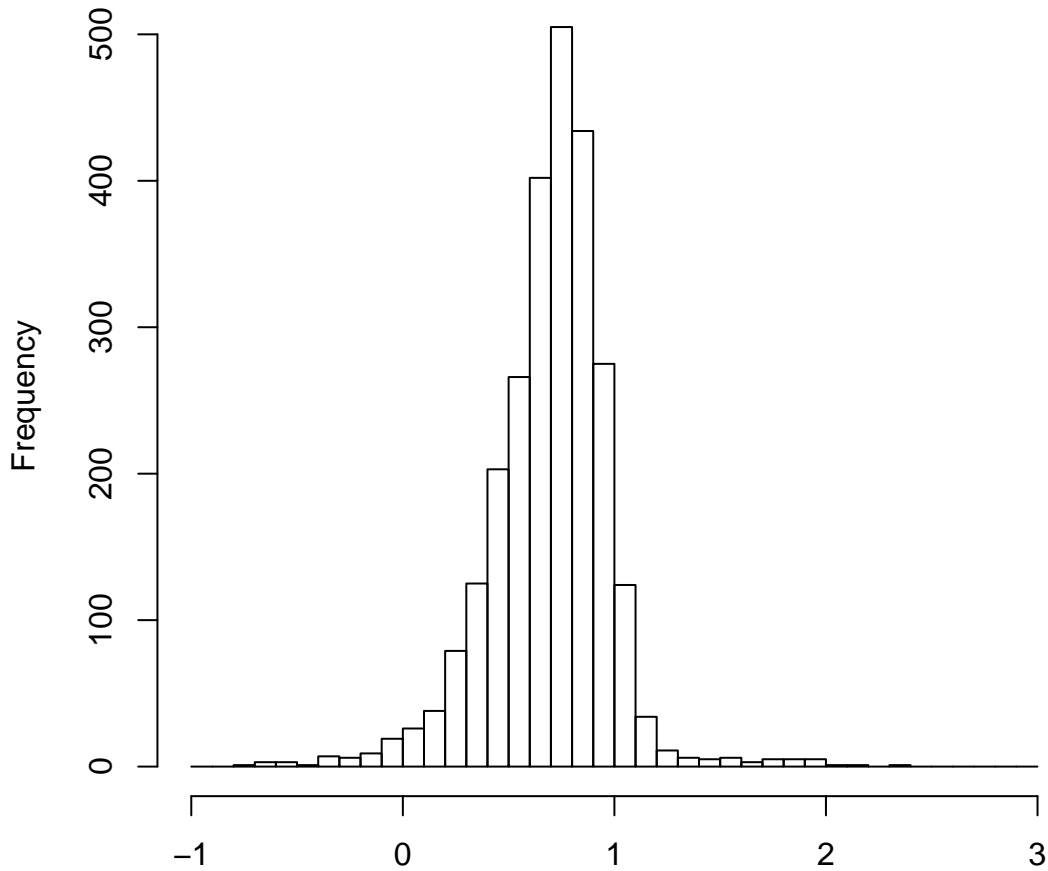

Histogram of bits.saved

mean=0.70 std.dev=0.28 std.err.mean=0.006

Histogram of objective

mean=1.26 std.dev=0.40 std.err.mean=0.008