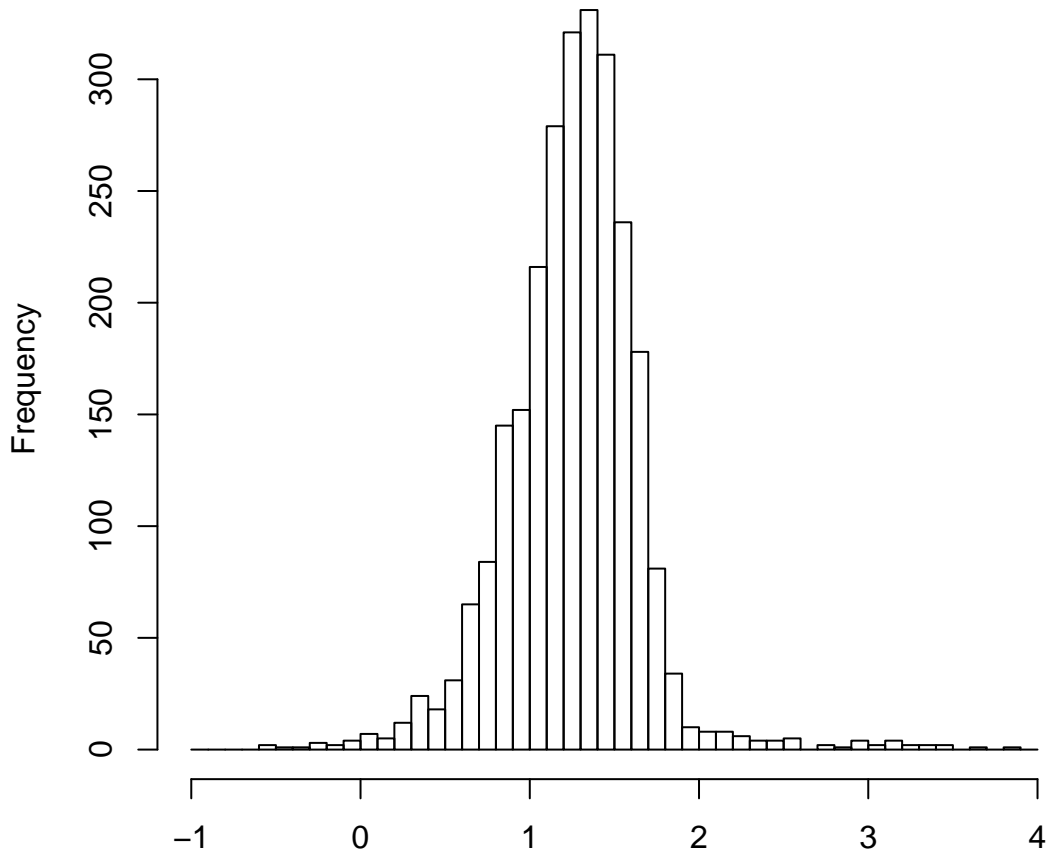

Histogram of bits.saved

mean=0.70 std.dev=0.28 std.err.mean=0.006

Histogram of objective

mean=1.26 std.dev=0.40 std.err.mean=0.008